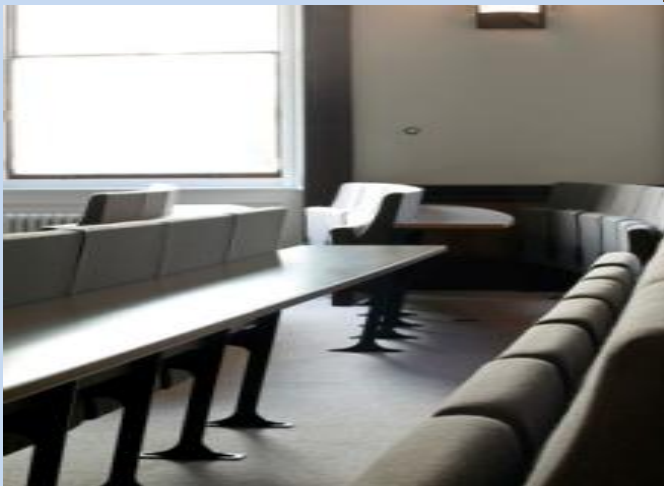

LECTURE THEATRE

- 100 Seats with writing shelf and lap-top connection
- Air-conditioned
- Digital sound projection and recording
- Large projection screen and 2 angled plasma screens (connected to screens to overflow audiences in other rooms)
- Microphone/PA system
- All equipment (including automatic window blinds and dimmable lights) controlled from a touch screen built –in to the lectern
- Dias accommodating 6 speakers (plus power and IT connections)
- Hearing loop